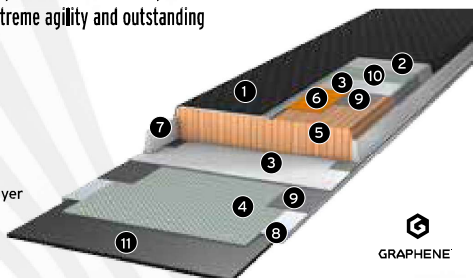

**WORLD CUP
REBELS**

WHY E-RACE?

Because, if you race, you know there's no such thing as fast enough. These are the tools for those who need speed. A hundredth of a second is small but it's still the difference between winning and losing. That's why you need equipment that delivers critical levels of performance putting you where you belong - out on front. The dedicated racer now has the perfect all-day race ski.

PERFORMS BECAUSE IT'S BUILT TO

Developed with space-age materials, the Graphene WC Sandwich Cap Construction is a superb balance of super-light Graphene and extra titanal layers to give extreme agility and outstanding responsiveness for the ultimate racing performance.

WC SANDWICH CAP CONSTRUCTION

- ① Top Sheet
- ② Glass Fiber fleece
- ③ Titanal Layer
- ④ Glass Fiber
- ⑤ Wood Core
- ⑥ Graphene
- ⑦ Sidewall
- ⑧ Edge
- ⑨ Dampening Layer
- ⑩ Reinforce Glass Fiber
- ⑪ Base

FAST, FASTER, FASTEST.

This year our hero range is race. Every product in this range is designed, constructed and finely tuned to do one thing - put you on the podium. Performance is built into every layer and every part of each ski. They are all tuned to a different style of skiing, but they all have one thing in common - flat out fun.

TRICKLE DOWN TECH

It starts with our top of the range products but it doesn't stop there. Whatever we put into the best we make, ultimately finds its way into everything we make. We don't just want our premium products to perform superbly, we want superb performance to be a part of everything we do, no matter where it is in our product range.